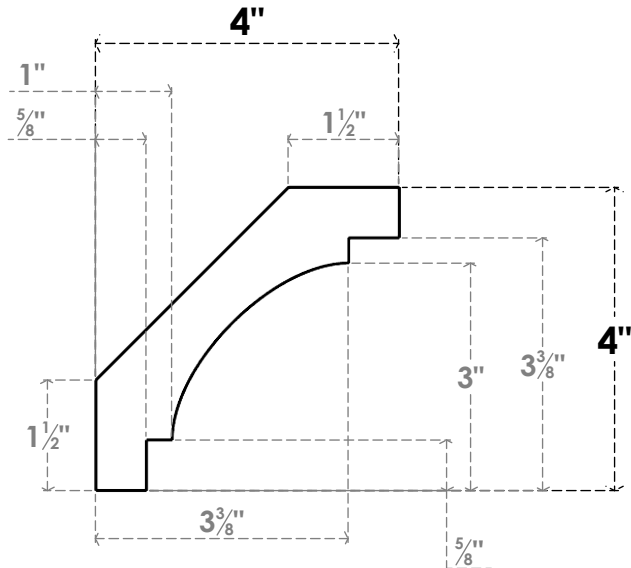

ITEM NUMBER: BRCPC035X04000X04000MRC

3 1/2"W X 4"D X 4"H MERCED ARCHITECTURAL GRADE PVC CLOSED KNEE BRACE

SIDE PROFILE

FRONT PROFILE

ISOMETRIC

EKENA MILLWORK
2300 WEST MAIN ST.
CLARKSVILLE, TX 75426
TOLL FREE: 866-607-0453
WWW.EKENAMILLWORK.COM