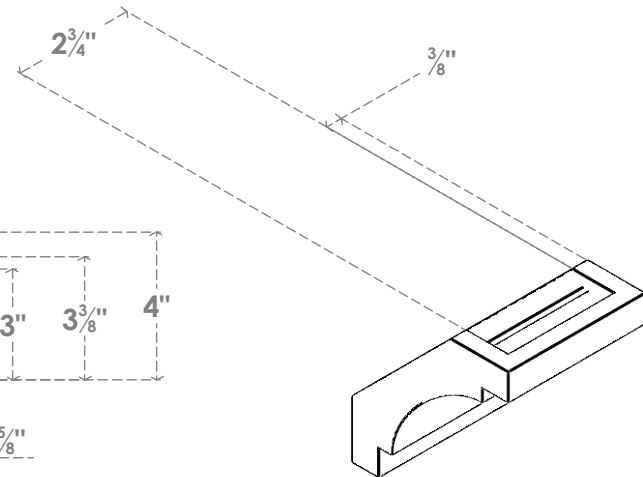

ITEM NUMBER: BRCPC035X04000X04000MRC

3 1/2"W X 4"D X 4"H MERCED ARCHITECTURAL GRADE PVC CLOSED KNEE BRACE

SIDE PROFILE

FRONT PROFILE

ISOMETRIC

EKENA MILLWORK
2300 WEST MAIN ST.
CLARKSVILLE, TX 75426
TOLL FREE: 866-607-0453
WWW.EKENAMILLWORK.COM