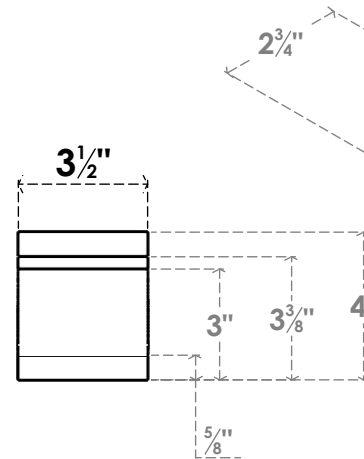

ITEM NUMBER: BRCPC035X04000X04000MRC

3 1/2"W X 4"D X 4"H MERCED ARCHITECTURAL GRADE PVC CLOSED KNEE BRACE

SIDE PROFILE

FRONT PROFILE

ISOMETRIC

EKENA MILLWORK
2300 WEST MAIN ST.
CLARKSVILLE, TX 75426
TOLL FREE: 866-607-0453
WWW.EKENAMILLWORK.COM